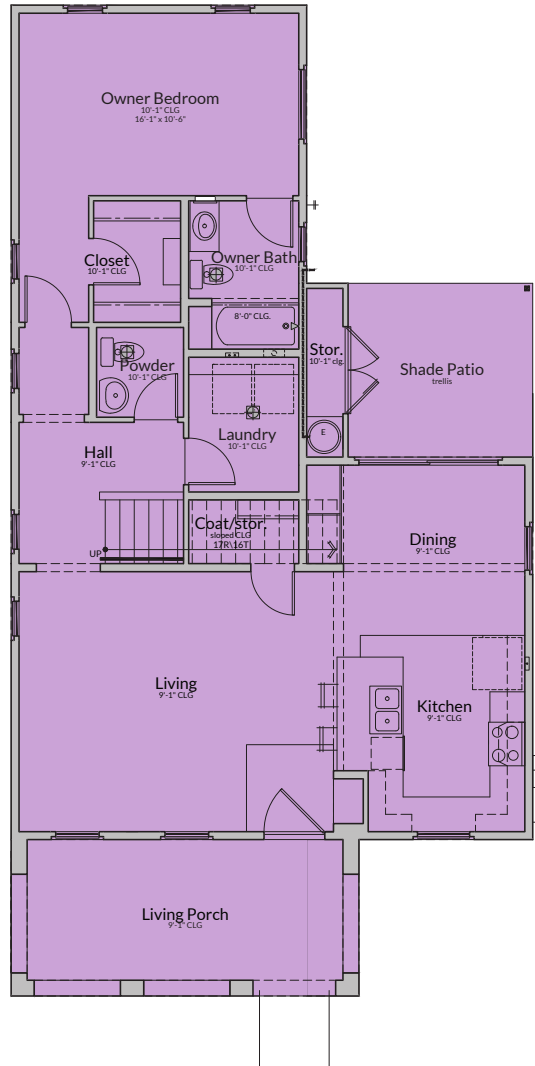

# CASA ALMA FLOOR PLAN

Two Story, Three Bedroom, Two-and-a-half-Bath – 1,679 Square Feet

FIRST FLOOR PLAN

SECOND FLOOR PLAN

ARCHITECT'S RENDERING. SUBJECT TO CHANGE.