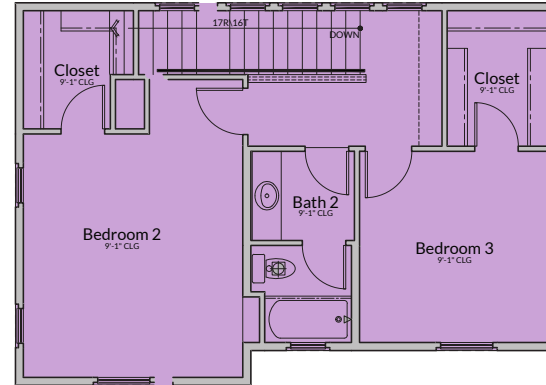

# CASA ALMA FLOOR PLAN

Two Story, Three Bedroom, Two-and-a-half-Bath – 1,679 Square Feet

FIRST FLOOR PLAN

SECOND FLOOR PLAN

ARCHITECT'S RENDERING. SUBJECT TO CHANGE.