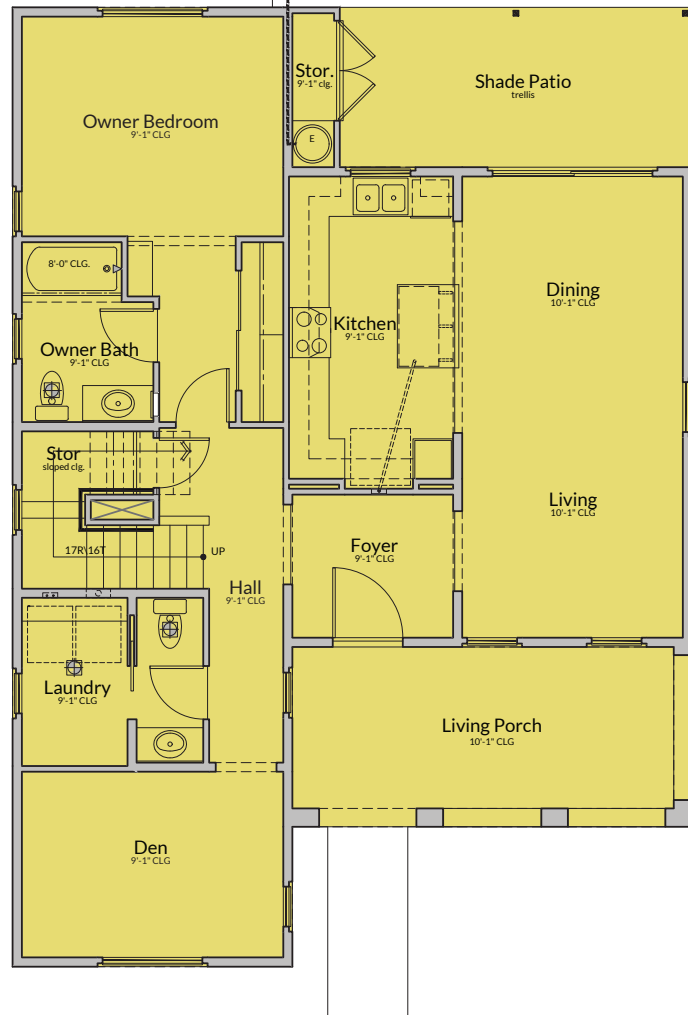

# CASA CONTIGO FLOOR PLAN

Two Story, Three Bedroom, Two-and-a-half-Bath – 1,956 Square Feet

FIRST FLOOR PLAN

SECOND FLOOR PLAN

ARCHITECT'S RENDERING. SUBJECT TO CHANGE.