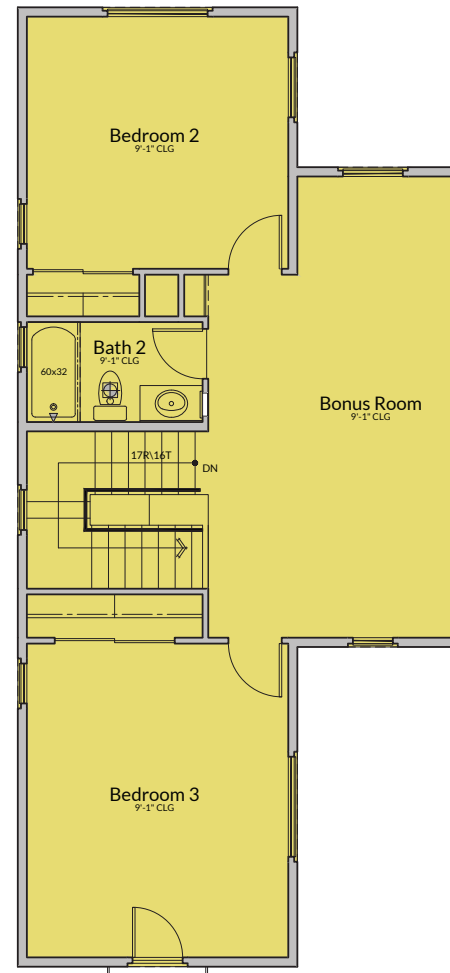

# CASA CONTIGO FLOOR PLAN

Two Story, Three Bedroom, Two-and-a-half-Bath – 1,956 Square Feet

FIRST FLOOR PLAN

SECOND FLOOR PLAN

ARCHITECT'S RENDERING. SUBJECT TO CHANGE.