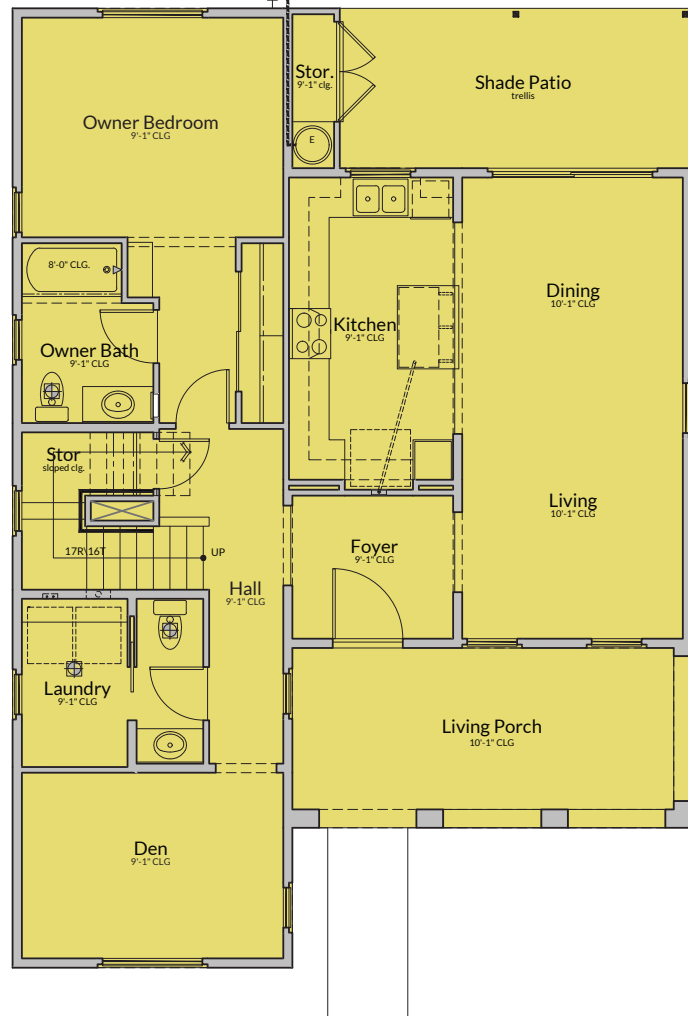

EMMA FLOOR PLAN

Two Story, Three Bedroom, Two-and-a-half Bath – 1,956 Square Feet

FIRST FLOOR PLAN

SECOND FLOOR PLAN

ARCHITECT'S RENDERING. SUBJECT TO CHANGE.