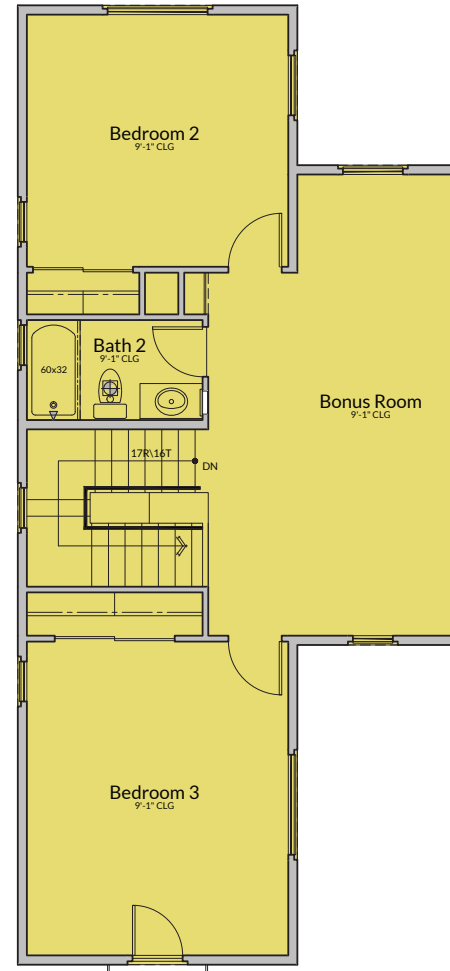

EMMA FLOOR PLAN

Two Story, Three Bedroom, Two-and-a-half Bath – 1,956 Square Feet

FIRST FLOOR PLAN

SECOND FLOOR PLAN

ARCHITECT'S RENDERING. SUBJECT TO CHANGE.