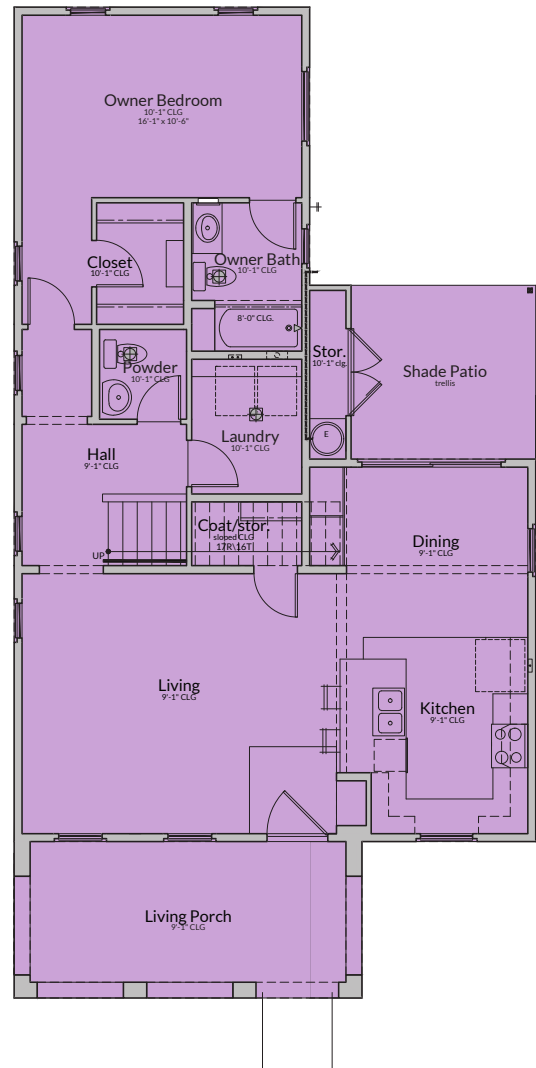

LAUREN FLOOR PLAN

Two Story, Three Bedroom, Two-and-a-half Bath – 1,679 Square Feet

FIRST FLOOR PLAN

SECOND FLOOR PLAN

ARCHITECT'S RENDERING. SUBJECT TO CHANGE.