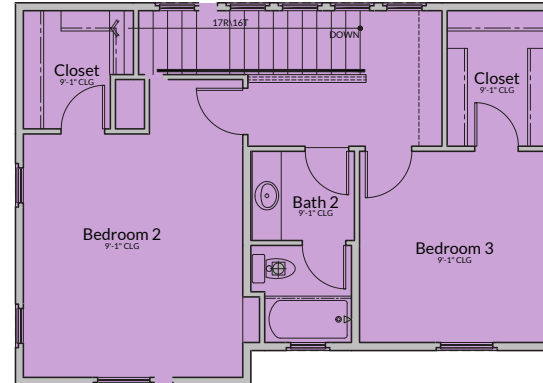

LAUREN FLOOR PLAN

Two Story, Three Bedroom, Two-and-a-half Bath – 1,679 Square Feet

FIRST FLOOR PLAN

SECOND FLOOR PLAN

ARCHITECT'S RENDERING. SUBJECT TO CHANGE.