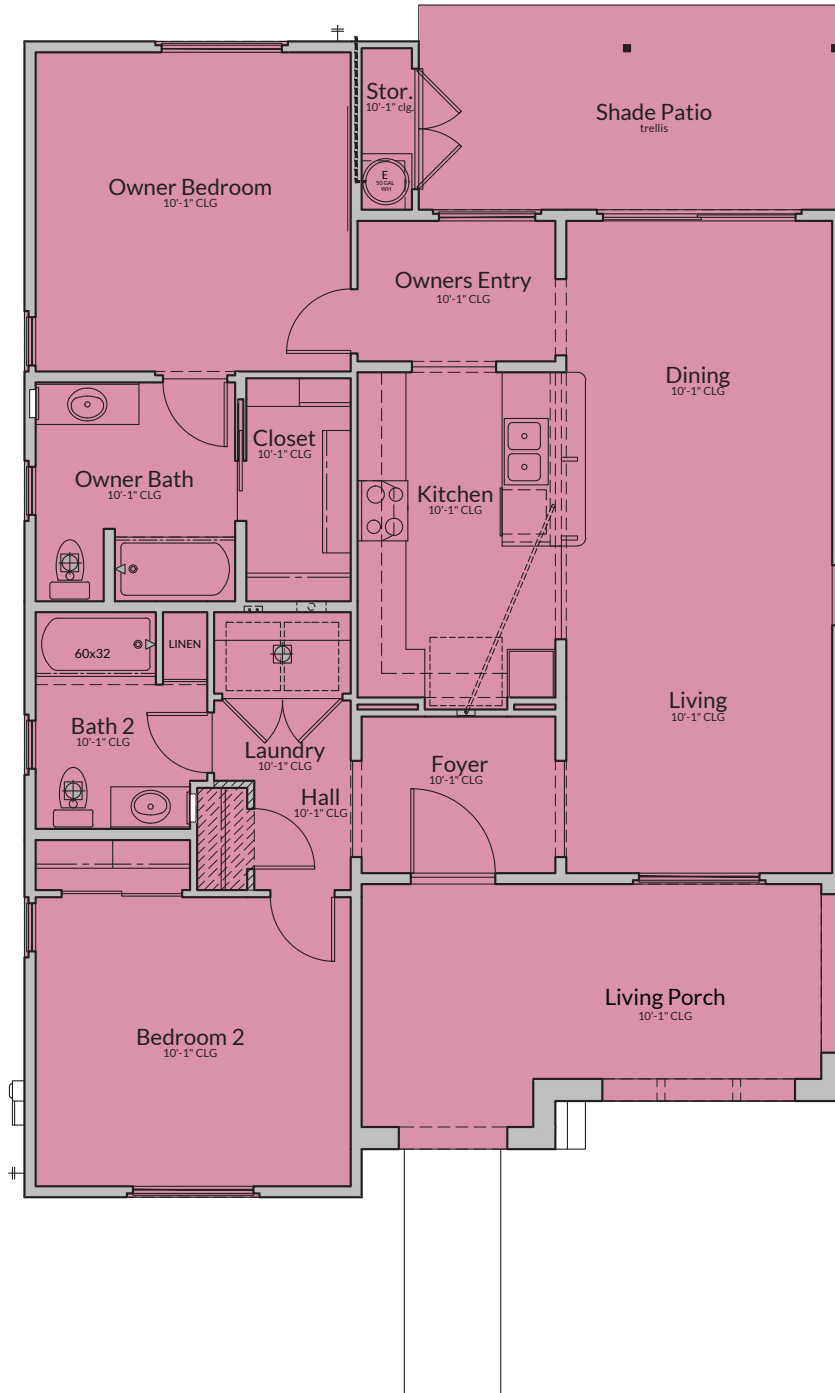

MADELYN FLOOR PLAN

One Story, Two Bedroom, Two Bath – 1,152 Square Feet

ARCHITECT'S RENDERING. SUBJECT TO CHANGE.

 Obtain the Property Report required by Federal law and read it before signing anything. No Federal agency has judged the merits or value, if any, of this property. These materials and all photos, illustrations, features, dimensions, square footage, specifications, improvements and amenities are conceptual in nature; any reference to prices, incentives and completion dates described herein are subject to change or cancellation (in whole or in part) without notice. This is not an offering in any jurisdiction where prior qualification is required and no marketing or sales literature will be forwarded to or disseminated in such jurisdictions unless we have met such qualifications. No binding offer to sell may be accepted until the Arizona subdivision report is issued.